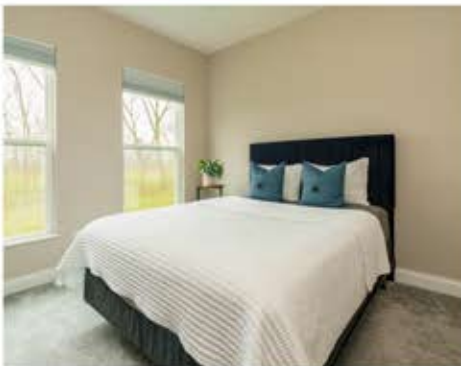

5700 COVENTRY CT.

Lewis Center, OH 43035

FEATURES

- Rockford Homes Homestead Series - The Bradford Two-Story Home
- Located in North Farms
- Two-Car Attached Garage with 4' Side Extension
- Five Bedrooms
- Three Full Baths
- Open Concept Family Room, Kitchen & Kitchen Dining Space
- Two-Story Family Room with Gas Log Fireplace
- Kitchen with Quartz Countertops, Stainless Steel Appliances, Large Center Island with Seating & Butler's Pantry
- Dining Room
- First-Floor In-Law Suite
- Upper-Level Primary Suite with Luxury Bath
- Upper-Level Laundry Room
- Abundance of Closet Space with Custom Elfa Buildouts
- Quartz Counters Throughout Home
- Upgraded Window Treatments
- Upgraded Ferguson & Capital Lighting Throughout
- 9' Poured Concrete Basement Walls + 4' Bump Out
- Basement Plumbed for Full Bath
- Forced Air Gas Furnace
- Central Air Conditioning
- Year Built - 2021
- Square Feet - 2,868 per Auditor Site - Builder Square Footage 2,950 due to 4' Extension to Back of Home
- Lot Size - .23 Acre
- Parcel #318-210-011-000
- 2023 Taxes - $10,704/yr.
- HOA - $500 annually
- Olentangy Schools - olentangy.K12.oh.us
- Property Disclosures Available on MLS

Information deemed reliable but not guaranteed

kw CAPITAL PARTNERS
KELLERWILLIAMS. 100 E. Wilson Bridge Rd. Worthington, OH 43085

THE COLUMBUS TEAM

THECOLUMBUSTEAM.COM
614-888-6100

Homes@TheColumbusTeam.com